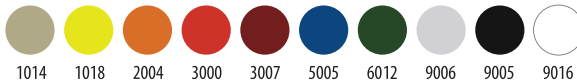

Metal Renkleri / Colours of Frames