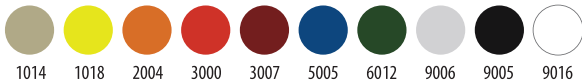

No.	ölçüler / dimensions (cm)		
			
4138	50	50	75
4139	60	60	75
4140	70	70	75

4142
Katlanır Yuvarlak Metal Sehpa
Folding Round Metal Coffee Table

ölçüler / dimensions (cm)		
		
50	50	50

Metal Renkleri / Colours of Frames

Metal Renkleri / Colours of Frames

Katlanır Sehpa
Folding Coffee Table

ölçüler / dimensions (cm)

No.			
4155	50	45	50
4156	50	90	50

Elektrostatik Toz Boya / Powder Coated

Metal Renkleri / Colours of Frames