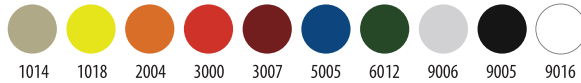

Metal Renkleri / Colours of Frames

Katlanır Sehpa
Folding Coffee Table

ölçüler / dimensions (cm)

No.			
4155	50	45	50
4156	50	90	50

Elektrostatik Toz Boya / Powder Coated

Metal Renkleri / Colours of Frames