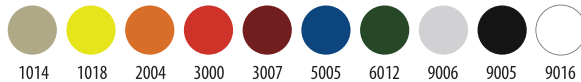

Metal Renkleri / Colours of Frames