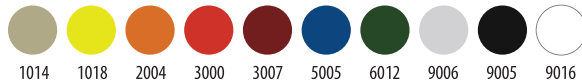

Metal Renkleri / Colours of Frames